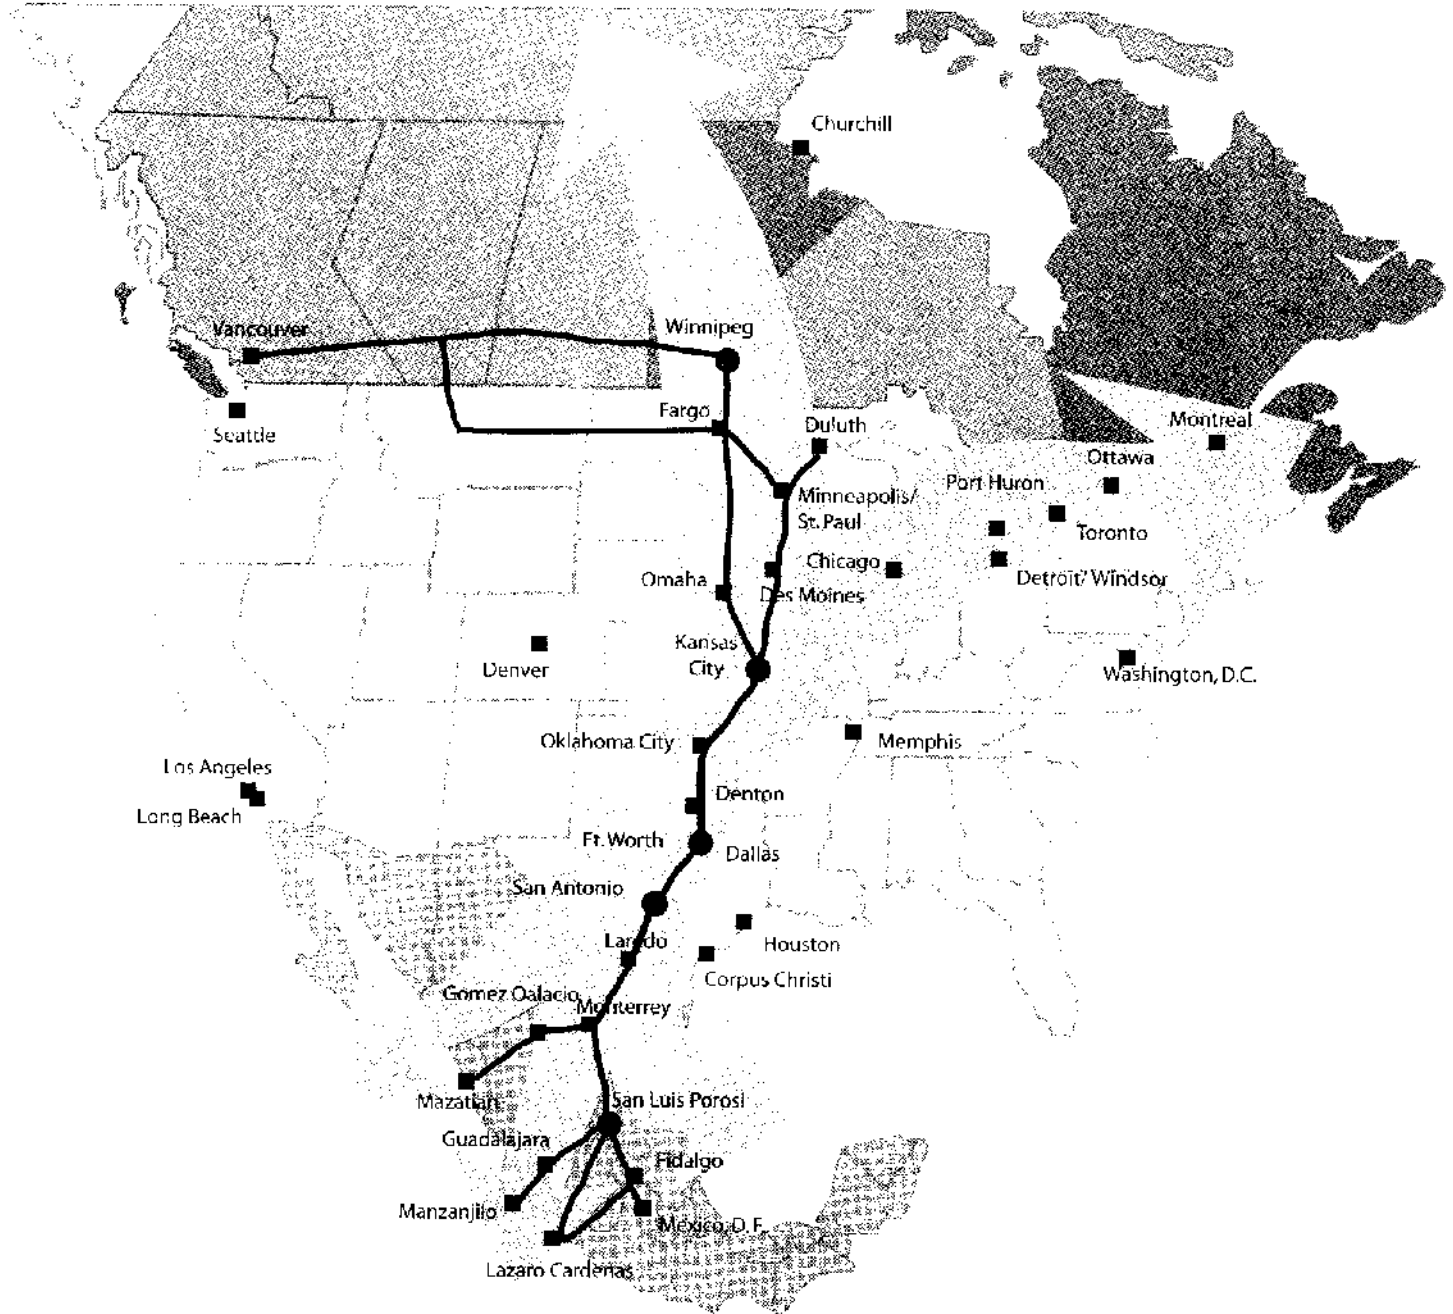

# THE NAFTA SUPERHIGHWAY

- ✓ ***It will cost*** \$183 billion in new taxes and tolls.
- ✓ ***It will destroy*** tens of thousands of homes, ranches, farms, businesses and whole communities through *eminent domain*.
- ✓ And ***it will signal the end*** of our sovereignty and the beginning of a “North American Union” with Mexico and Canada.